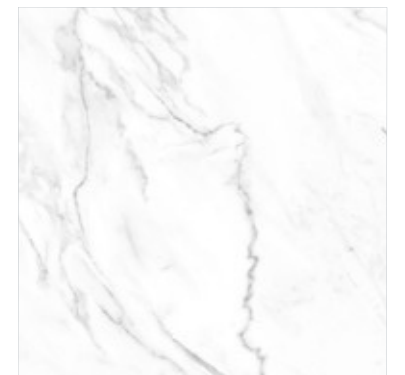

White Satinado 60 x 60 cm